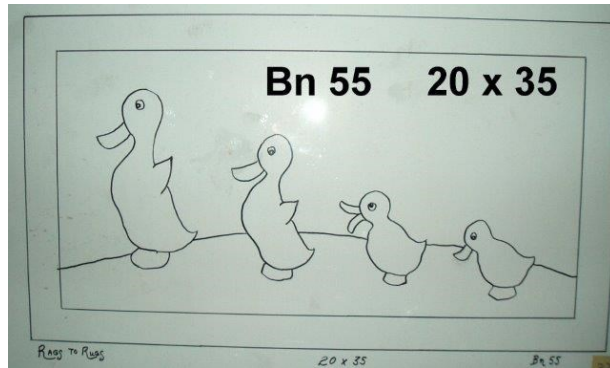

Bn55 20 x 35 Monk's Cloth $47.25 Rug Warp $47.25
Linen $52.50