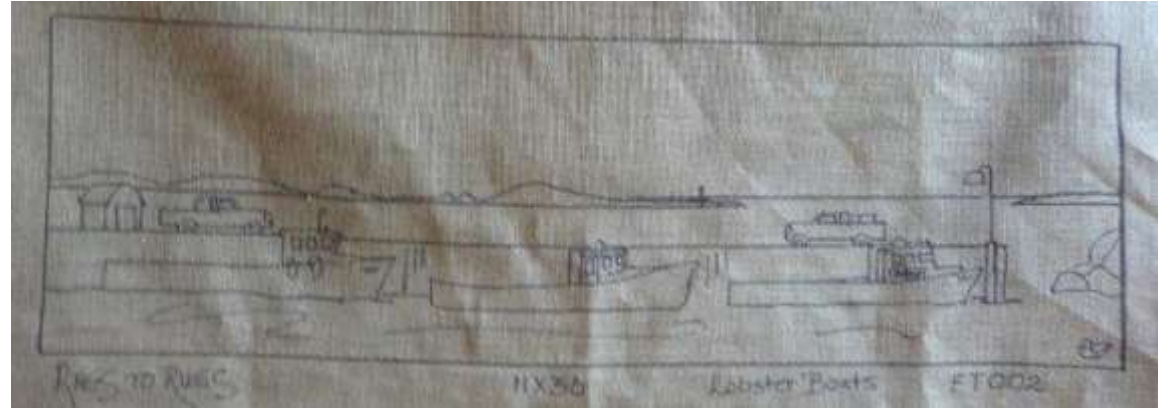

Betty Tilsley Designs

ET001 22 x 40 Guinea Hens \$67.50 Linen

ET002 11 x 36 Lobster Boats Linen \$45.00

ET004 11 x 36 Magdalen Island Cliffs \$45.00 Linen

ET006 11 x 36 Safe Harbour \$45.00 Linen

ET005 11 x 36 Pictou Bar Lighthouse \$45.00 Linen