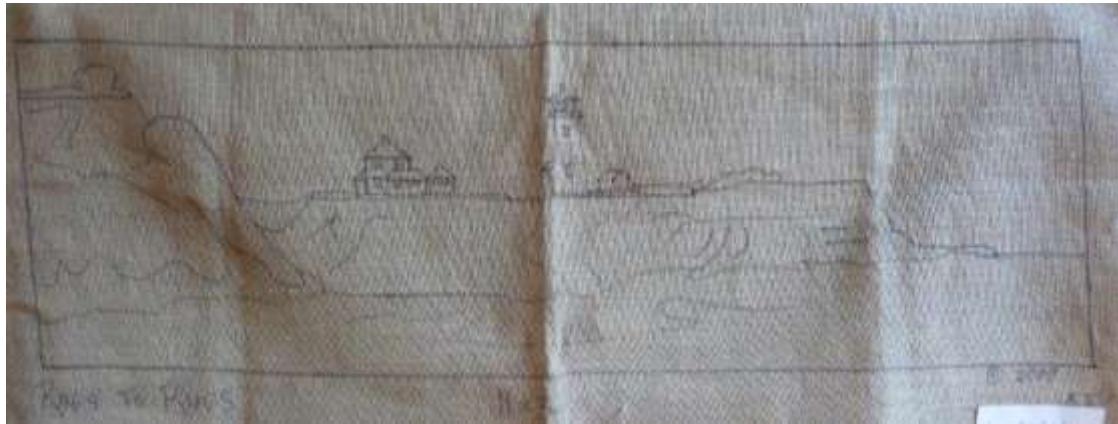

Betty Tilsley Designs

ET001 22 x 40 Guinea Hens \$67.50 Linen

ET002 11 x 36 Lobster Boats Linen \$45.00

ET004 11 x 36 Magdalen Island Cliffs \$45.00 Linen

ET006 11 x 36 Safe Harbour \$45.00 Linen

ET005 11 x 36 Pictou Bar Lighthouse \$45.00 Linen