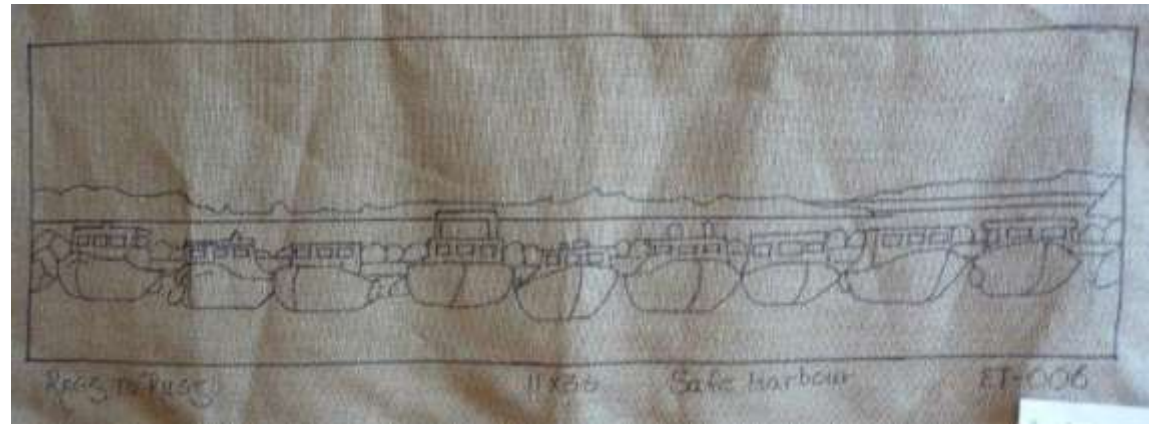

Betty Tilsley Designs

ET001 22 x 40 Guinea Hens \$67.50 Linen

ET002 11 x 36 Lobster Boats Linen \$45.00

ET004 11 x 36 Magdalen Island Cliffs \$45.00 Linen

ET006 11 x 36 Safe Harbour \$45.00 Linen

ET005 11 x 36 Pictou Bar Lighthouse \$45.00 Linen